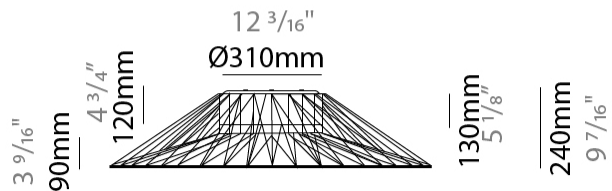

GENERAL

Series: Bimba
 Partner: Ole
 Division: Design
 Installation: Suspension
 Product Type: Pendant
 Mounting Location: Ceiling

PHYSICAL

Shape: Round
 Diameter (mm): 1000
 Diameter (in): 39 ³/₈"
 Width (mm): 185
 Width (in): 7 ⁵/₁₆"
 Height (mm): 1000
 Height (in): 39 ³/₈"
 Max. Overall Height (mm): 3000
 Max. Overall Height (in): 118 ¹/₈"
 Weight (kg): 6
 Weight (lbs): 13.23
 Fixture Finish: BEI / BLK / BLU / COG / DGN / GRY / MRN / MOC / MUS / OLV / SIL / STN / TER / WHI
 Holder Finish: Matte Black
 Fixture Material: Fabric Cord / Metal
 Primary Material: Fabric - Recycled
 Cable Details: 2000mm Cable
 Upon Request: Other fabric cord colors available upon request (see downloadable finish chart)

GENERAL

Series: Bimba
 Partner: Ole
 Division: Design
 Installation: Surface
 Product Type: Ceiling Surface
 Mounting Location: Ceiling

PHYSICAL

Shape: Abstract
 Diameter (mm): 1000
 Diameter (in): 39 3/8
 Height (mm): 240
 Height (in): 9 7/16
 Weight (kg): 6
 Weight (lbs): 13.23
 Diffuser: PMMA - Opal
 Fixture Finish: BEI / BLK / BLU / COG / DGN / GRY / MRN / MOC / MUS / OLV / SIL / STN / TER / WHI
 Holder Finish: Matte Black
 Fixture Material: Fabric Cord / Metal
 Primary Material: Fabric - Recycled
 Cable Details: 2000mm Cable
 Upon Request: Other fabric cord colors available upon request (see downloadable finish chart)

LED

OPTICAL

RATINGS AND CERTIFICATIONS

Certified By: Certified for North American Standards
 IP rating: IP20

Ø1000mm
 39 3/16"

D112045-

PROJECT

TYPE