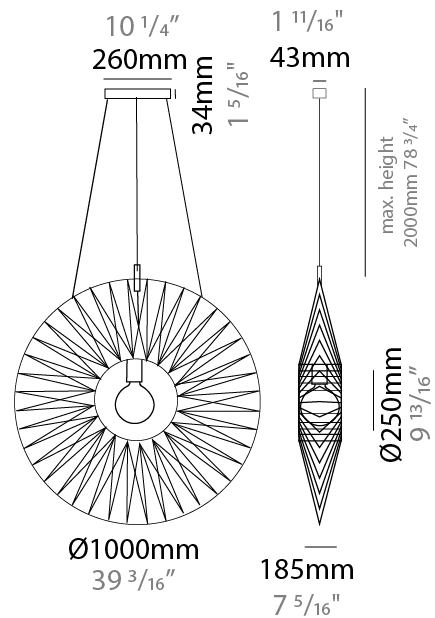

PROJECT	
TYPE	
SPECIFIER	
QUANTITY	
DATE	

BIMBA SUSPENSION

D111109-

base number Finish
Options

1. To build a product code in our configurator select the specify button on the base model # product page
2. To build a manual product code on this datasheet choose from the options listed below in blue font and add the suffix to the base model #

GENERAL

Series: Bimba
Partner: Ole
Division: Design
Installation: Suspension
Product Type: Pendant
Mounting Location: Ceiling

PHYSICAL

Shape: Round
Diameter (mm): 1000
Diameter (in): 39 ³/₈"
Width (mm): 185
Width (in): 7 ⁵/₁₆"
Height (mm): 1000
Height (in): 39 ³/₈"
Max. Overall Height (mm): 3000
Max. Overall Height (in): 118 ¹/₈"
Weight (kg): 6
Weight (lbs): 13.23
Fixture Finish: BEI / BLK / BLU / COG / DGN / GRY / MRN / MOC / MUS / OLV / SIL / STN / TER / WHI
Holder Finish: Matte Black
Fixture Material: Fabric Cord / Metal
Primary Material: Fabric - Recycled
Cable Details: 2000mm Cable
Upon Request: Other fabric cord colors available upon request (see downloadable finish chart)

ELECTRICAL

Number of Lamps: 1
Lamp Type: LED Retrofit
Bulb Included: Bulb Not Included
Max. Wattage Per Lamp (W): 20
Lamp Base: E26
Input Voltage (V): 120
Upon Request: 277Vac / GU24

LED

OPTICAL

RATINGS AND CERTIFICATIONS

Certified By: Certified for North American Standards
IP rating: IP20